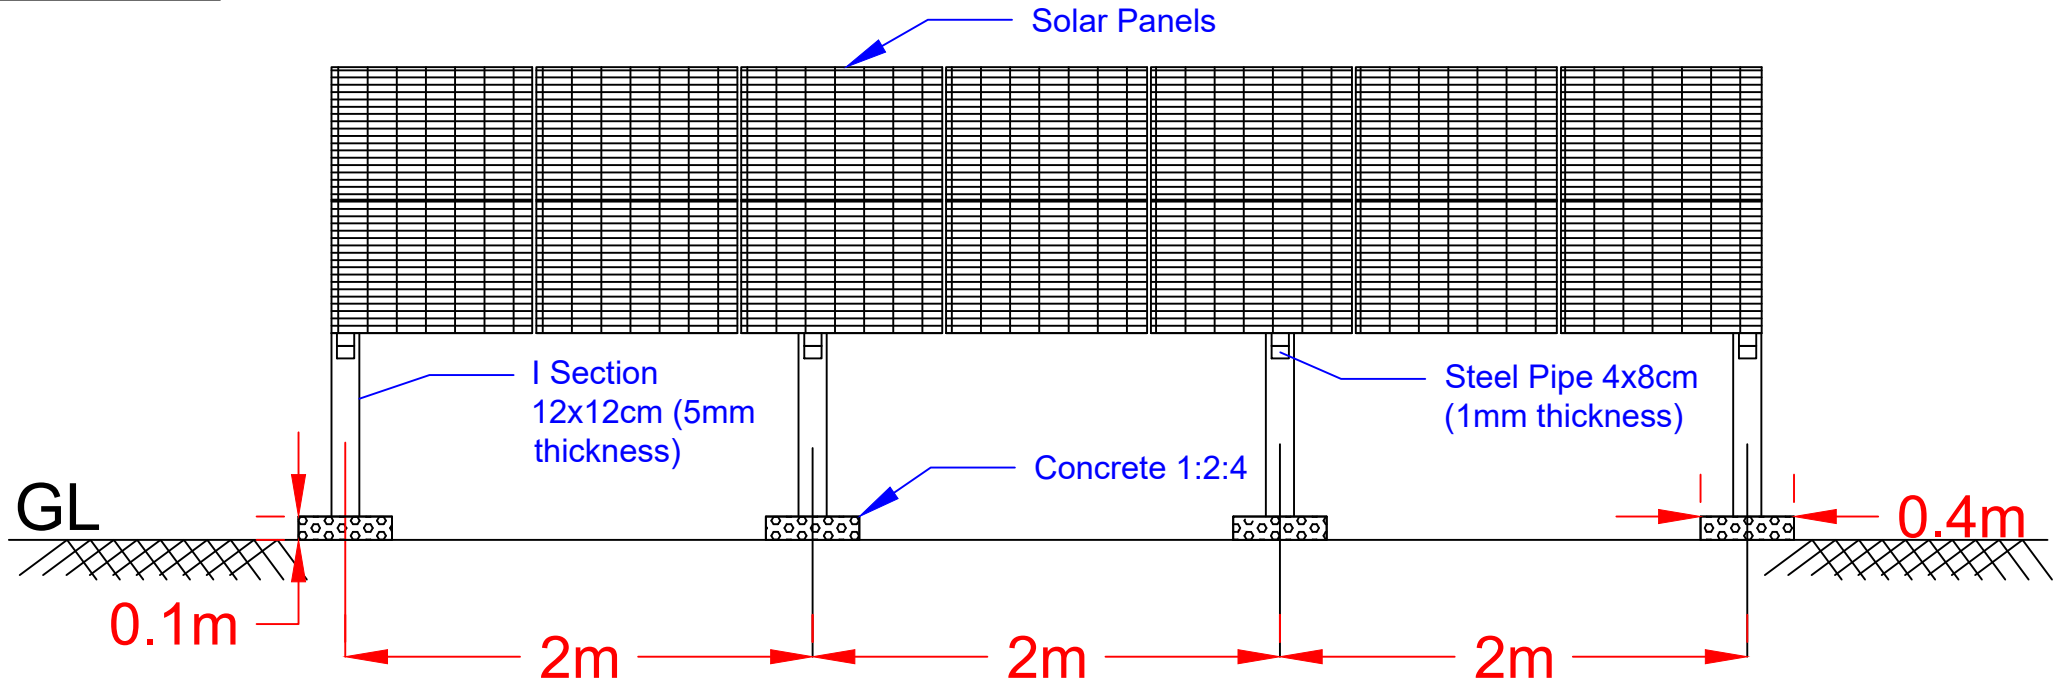

Fence Shape

Foundation Plan

Design of Solar Power Pumping System for Al Enqaz and Al Andalus BHs in Wad Madani

Front View

Side View

Design of Solar Power Pumping System for Al Enqaz and Al Andalus BHs in Wad Madani

Top View

Design of Solar Power Pumping System for Al Inqaz and Al Andalus BHs in Wad Madani

ALIGHT Office - Al Gezira State

Date: 15/8/2023