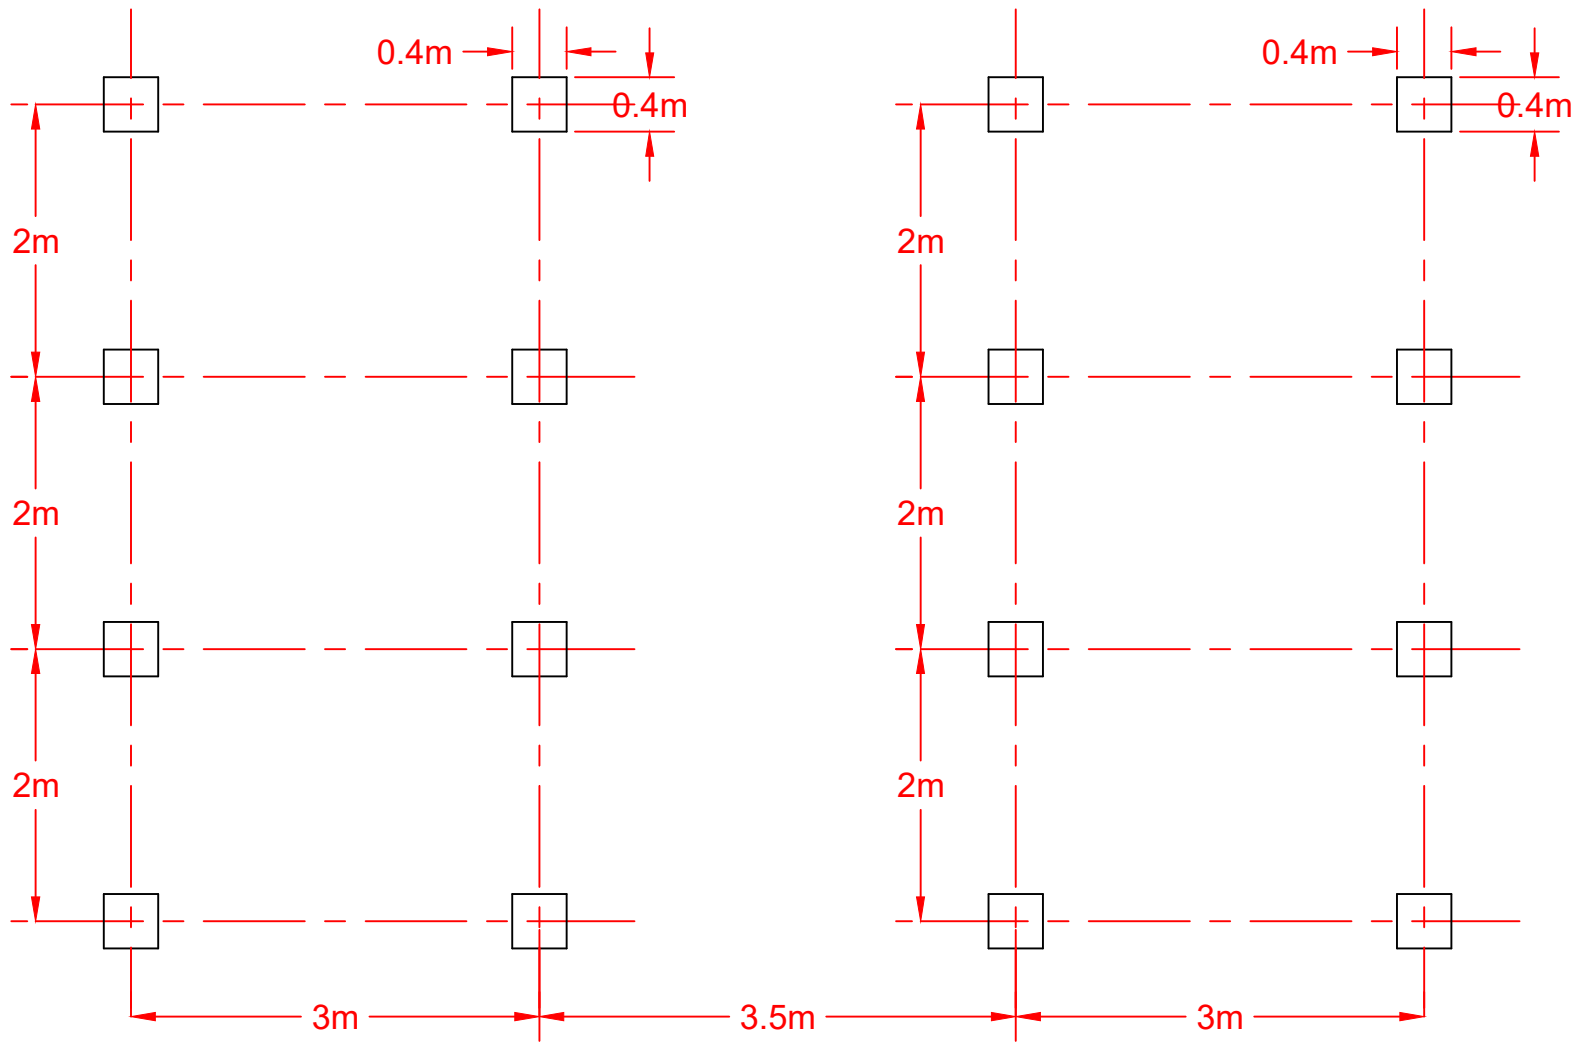

Fence Shape

Foundation Plan

Design of Solar Power Pumping System for Al Enqaz and Al Andalus BHs in Wad Madani

Front View

Side View

Design of Solar Power Pumping System for Al Enqaz and Al Andalus BHs in Wad Madani