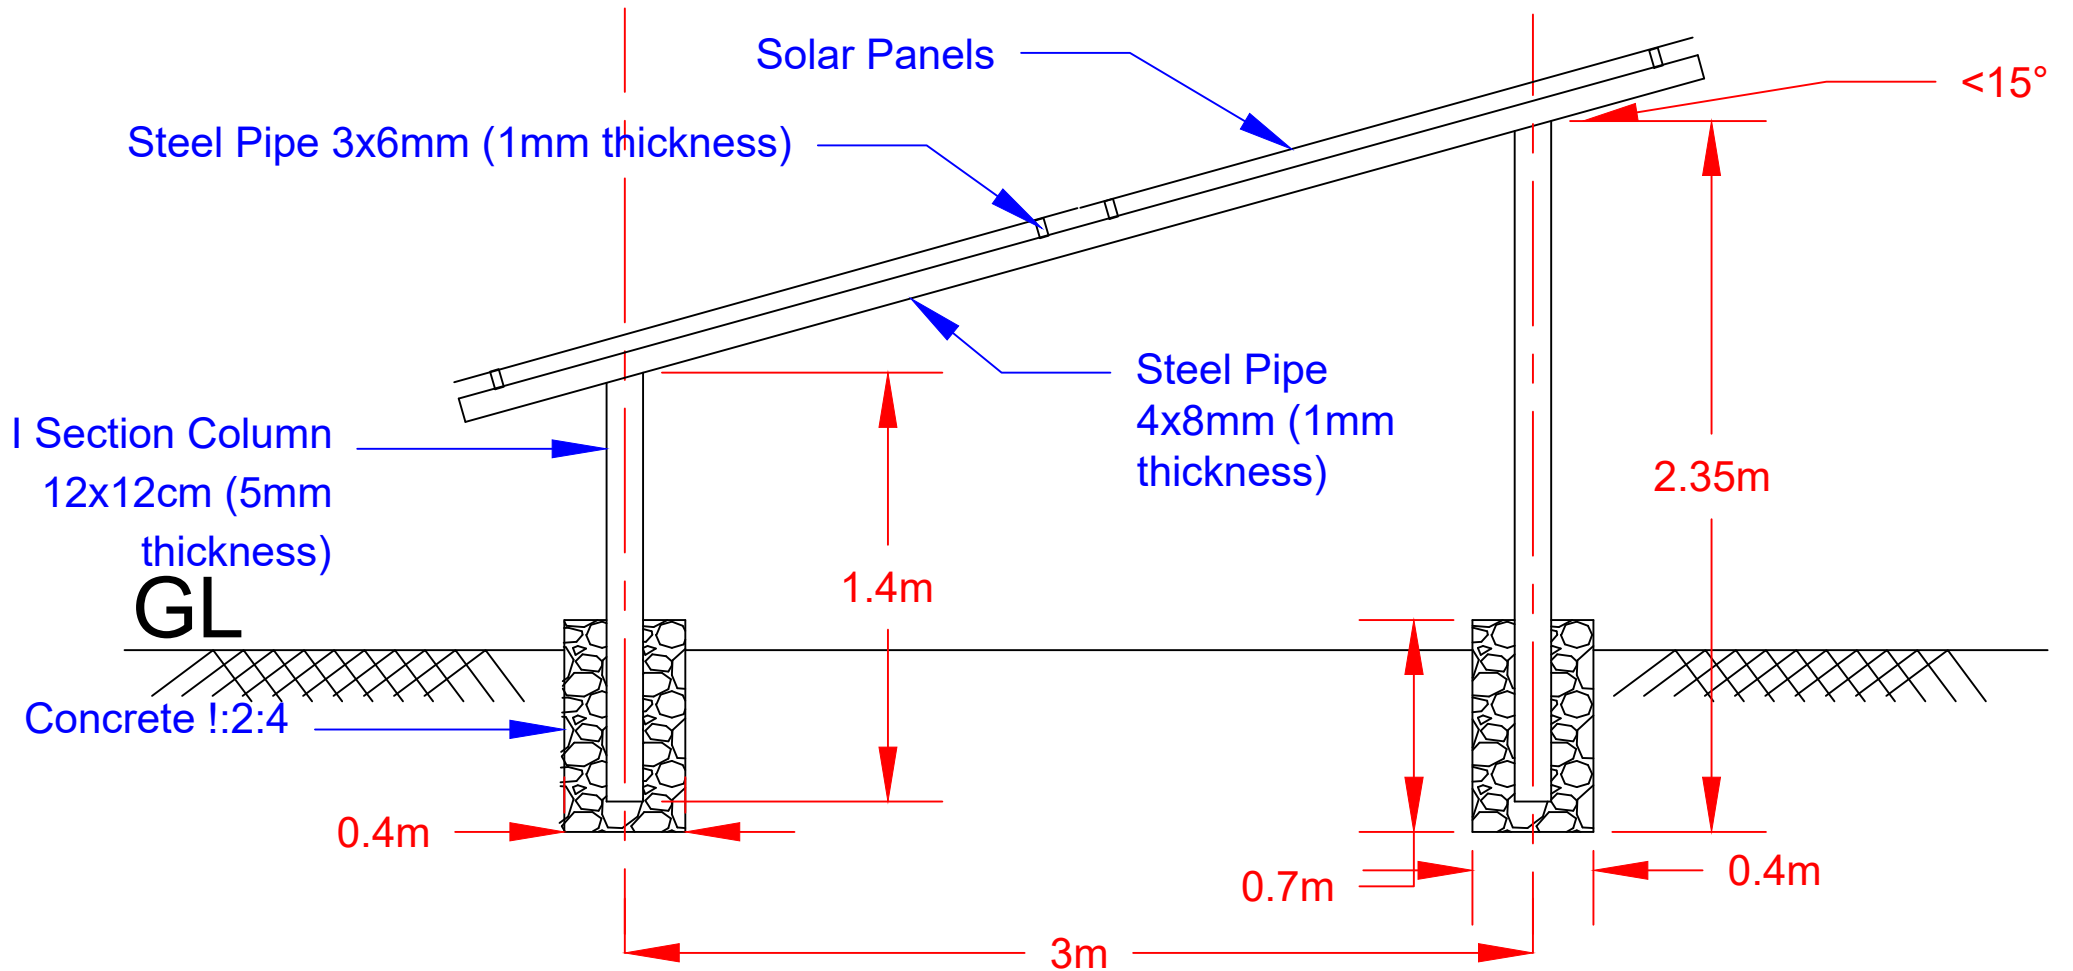

Fence Shape

Foundation Plan

Design of Solar Power Pumping System for Al Enqaz and Al Andalus BHs in Wad Madani

Front View

Side View

Design of Solar Power Pumping System for Al Enqaz and Al Andalus BHs in Wad Madani

Top View

Design of Solar Power Pumping System for Al Inqaz and Al Andalus BHs in Wad Madani

ALIGHT Office - Al Gezira State

Date: 15/8/2023